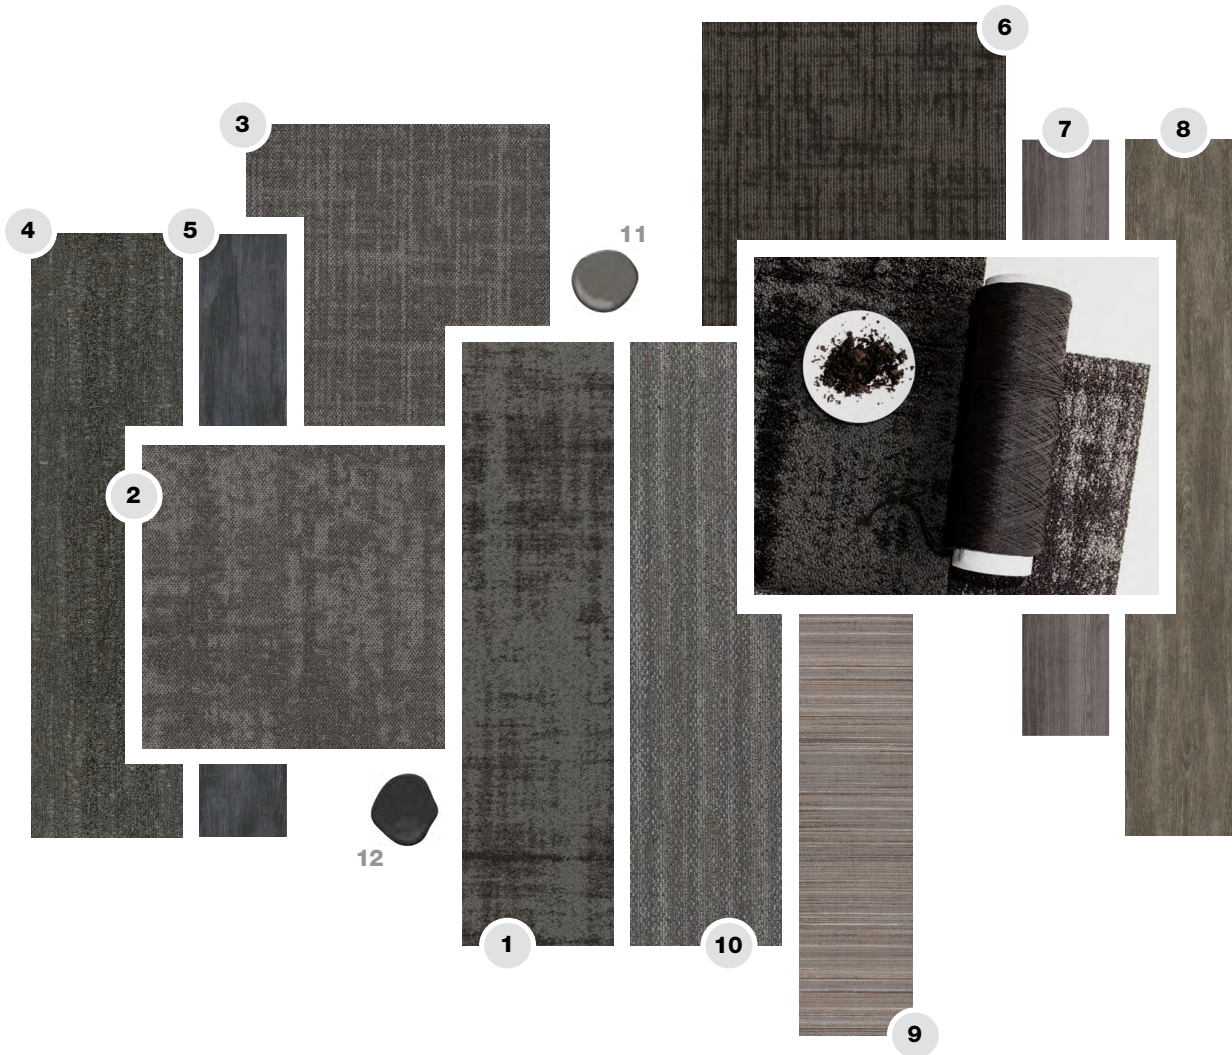

- 1 RENEWAL I0615 in restore
- 2 MATERIAL I0614 in stone
- 3 COMMITMENT I0613 in stone
- 4 CREATIVE CODE I476V in database
- 5 LINOCUT I560V in mirror
- 6 BACKLIT I0468 in hint
- 7 MEANING TILE I446V in integrate
- 8 ADMIX I346V in dove shell
- 9 MODERN SERGE I0538 in neutral
- 10 BENJAMIN MOORE PAINT in Squirrel Tail
- 11 BENJAMIN MOORE PAINT in Thunder

- 1 RENEWAL I0615 in carbon
- 2 MATERIAL I0614 in hearth
- 3 COMMITMENT I0613 in hearth
- 4 ALLOY SHIMMER I0421 in antique graphite
- 5 LOCAL RESERVE I592V in cinder
- 6 MOVING I0536 in stroll
- 7 CROSSOVER I439V in wenge
- 8 ENRICH PLANK I447V in support
- 9 PAINTED WEFT I483V in spool
- 10 SELVAGE I0584 in linen
- 11 BENJAMIN MOORE PAINT in Kendall Charcoal
- 12 BENJAMIN MOORE PAINT in Space Black